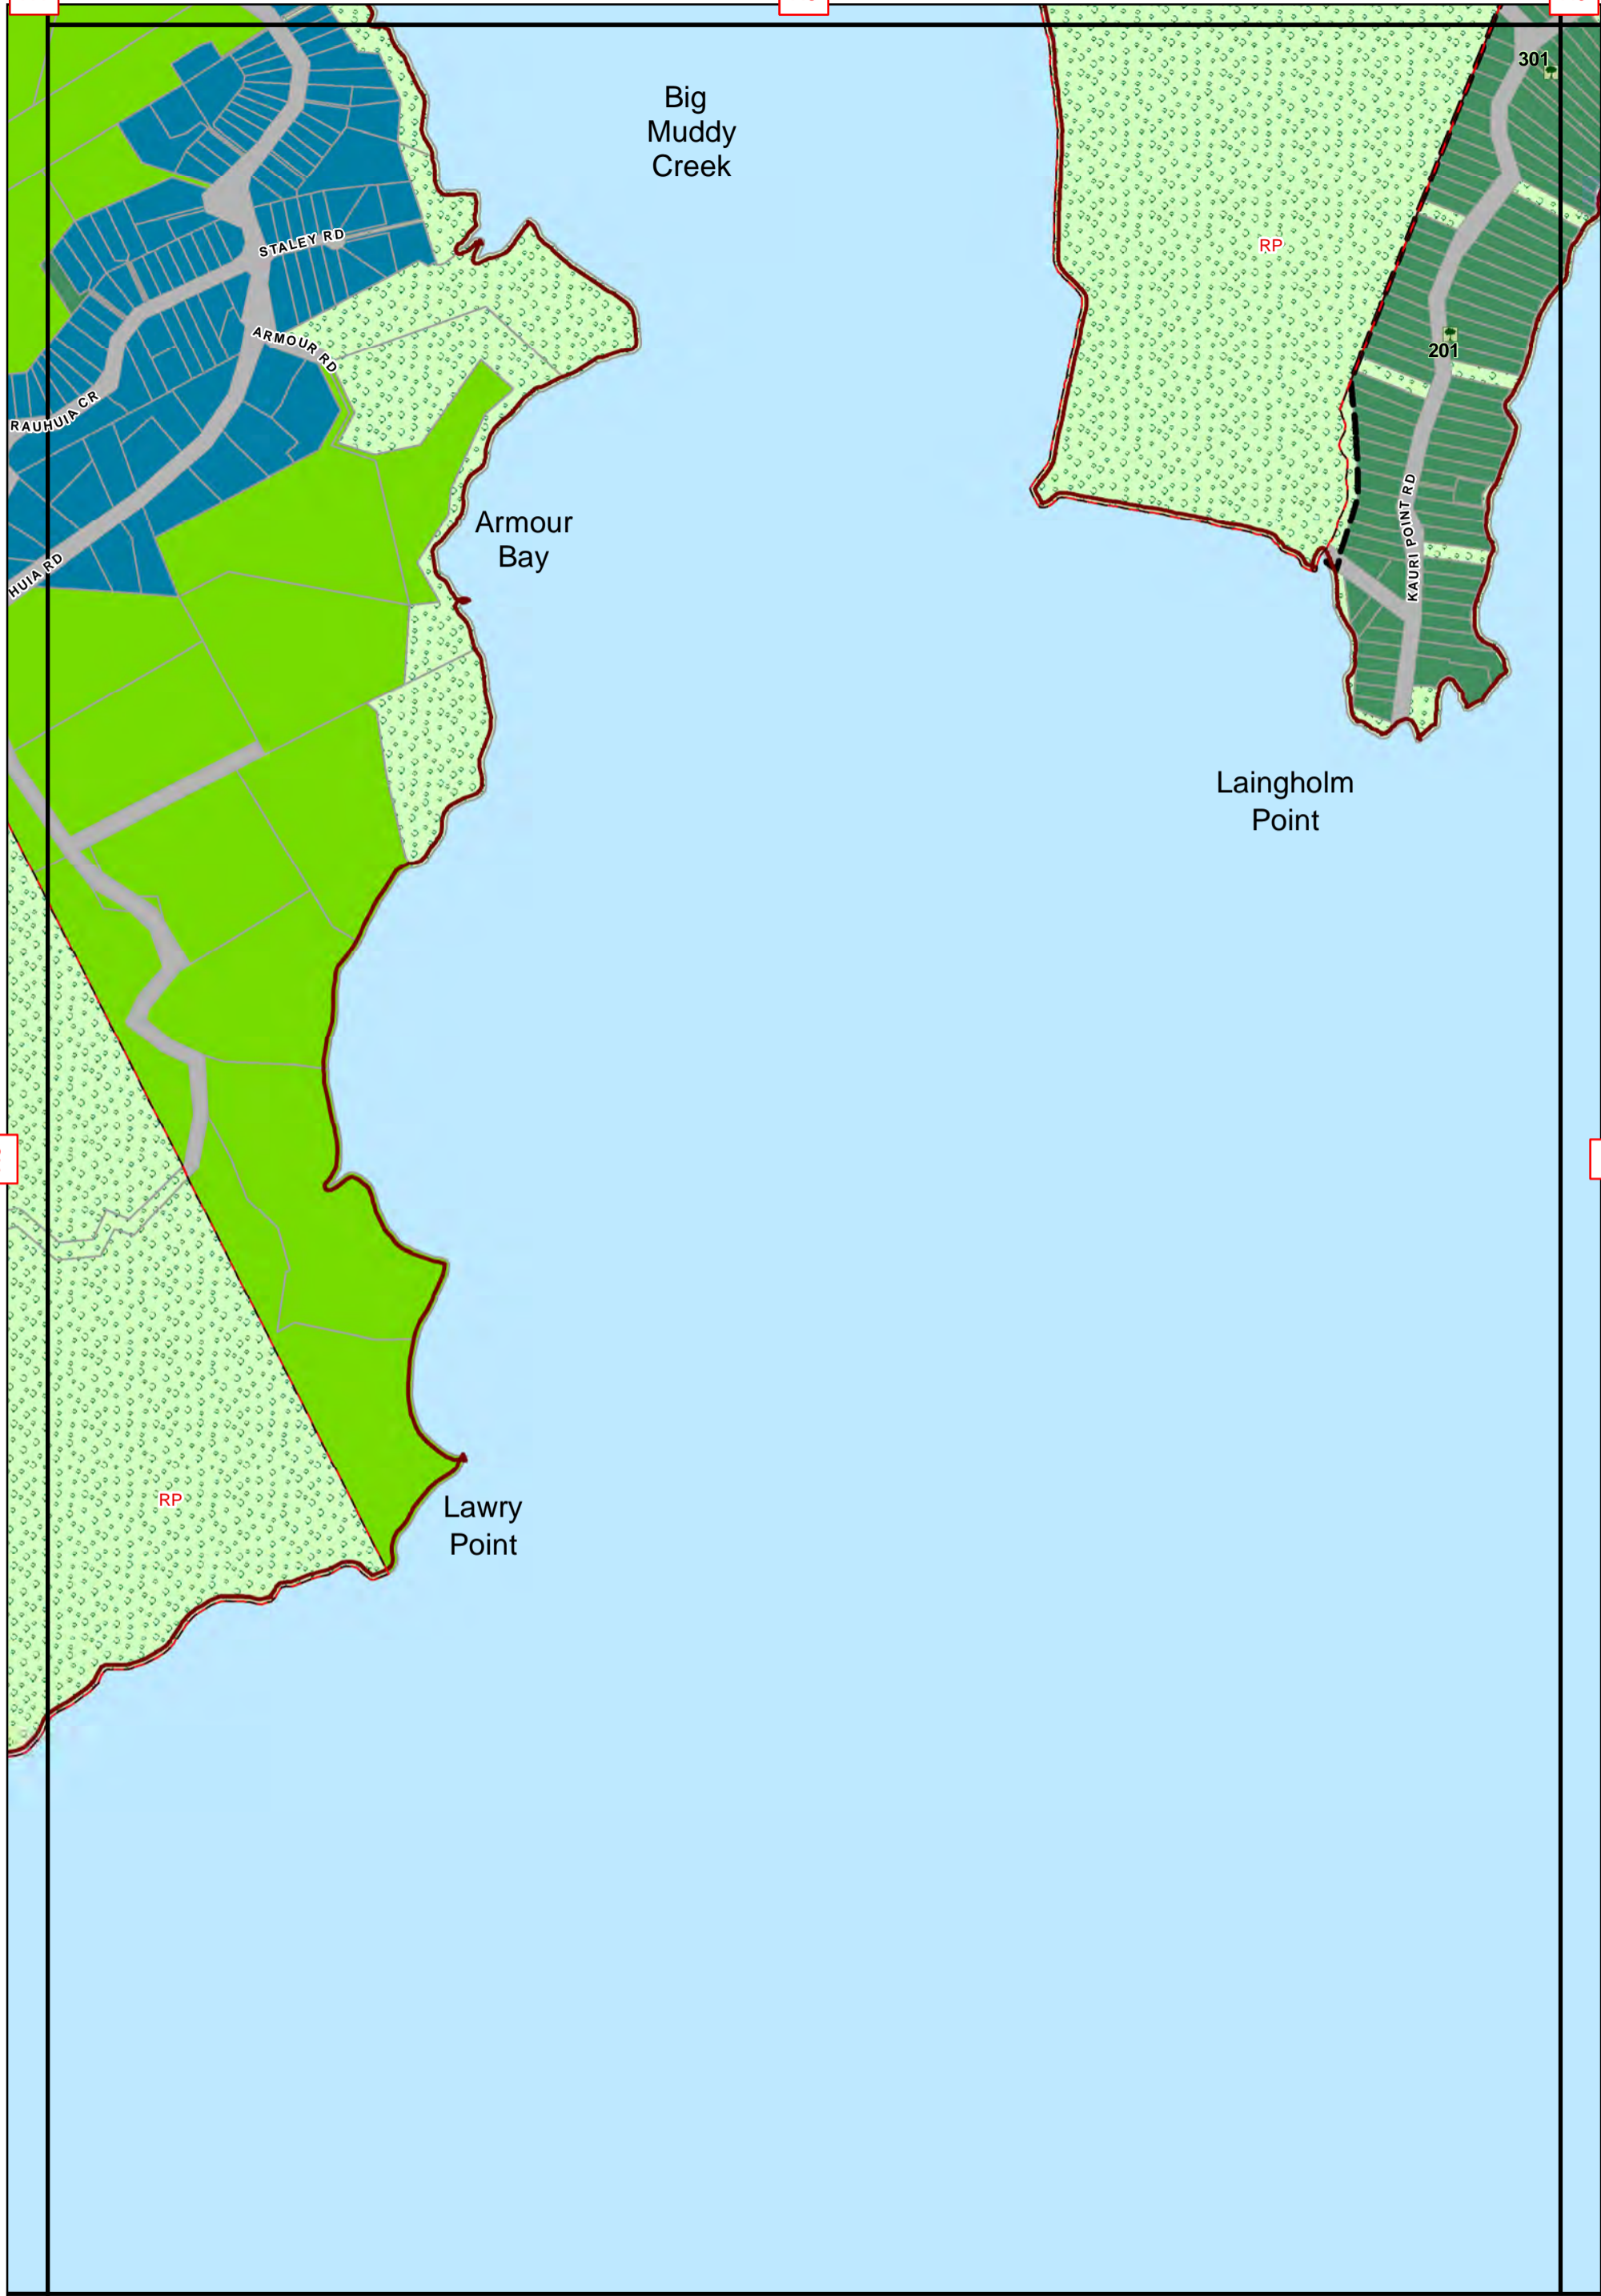

H4

H8

H9

H6

G1

J6

District Plan - Human Environments

1:8,000

Map compiled by GIS group,
Waitakere City Council.
Copyright Waitakere City Council.

Cadastral information from Land
Information New Zealand. DCDB.
Crown Copyright Reserved.
Digital Licence AK/27470/01