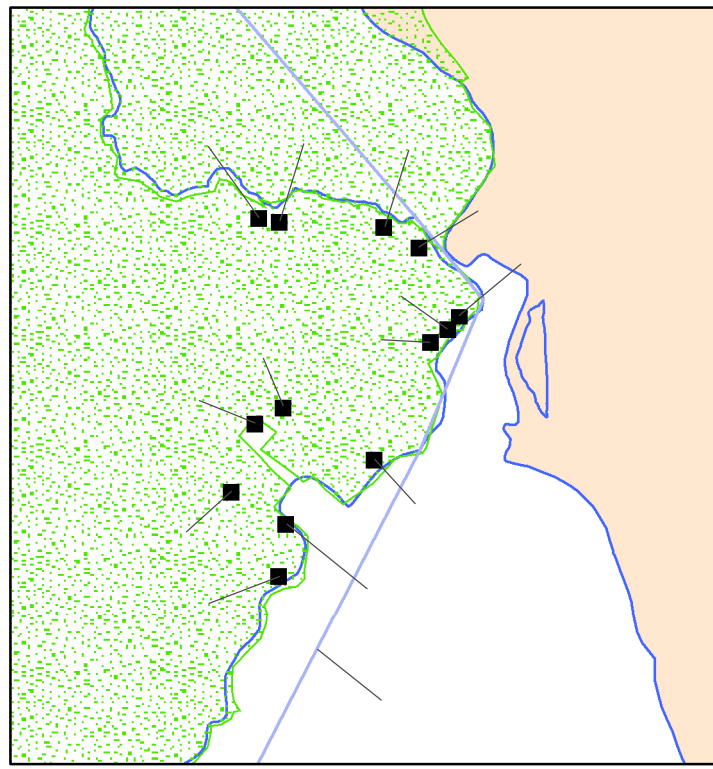

Hauraki Gulf

Motutapu Island

Rangitoto Channel

Motukorea Channel

Motukorea Brothers Island

Scale

Auckland City District Plan Hauraki Gulf Islands Section Proposed

Sheet Map no