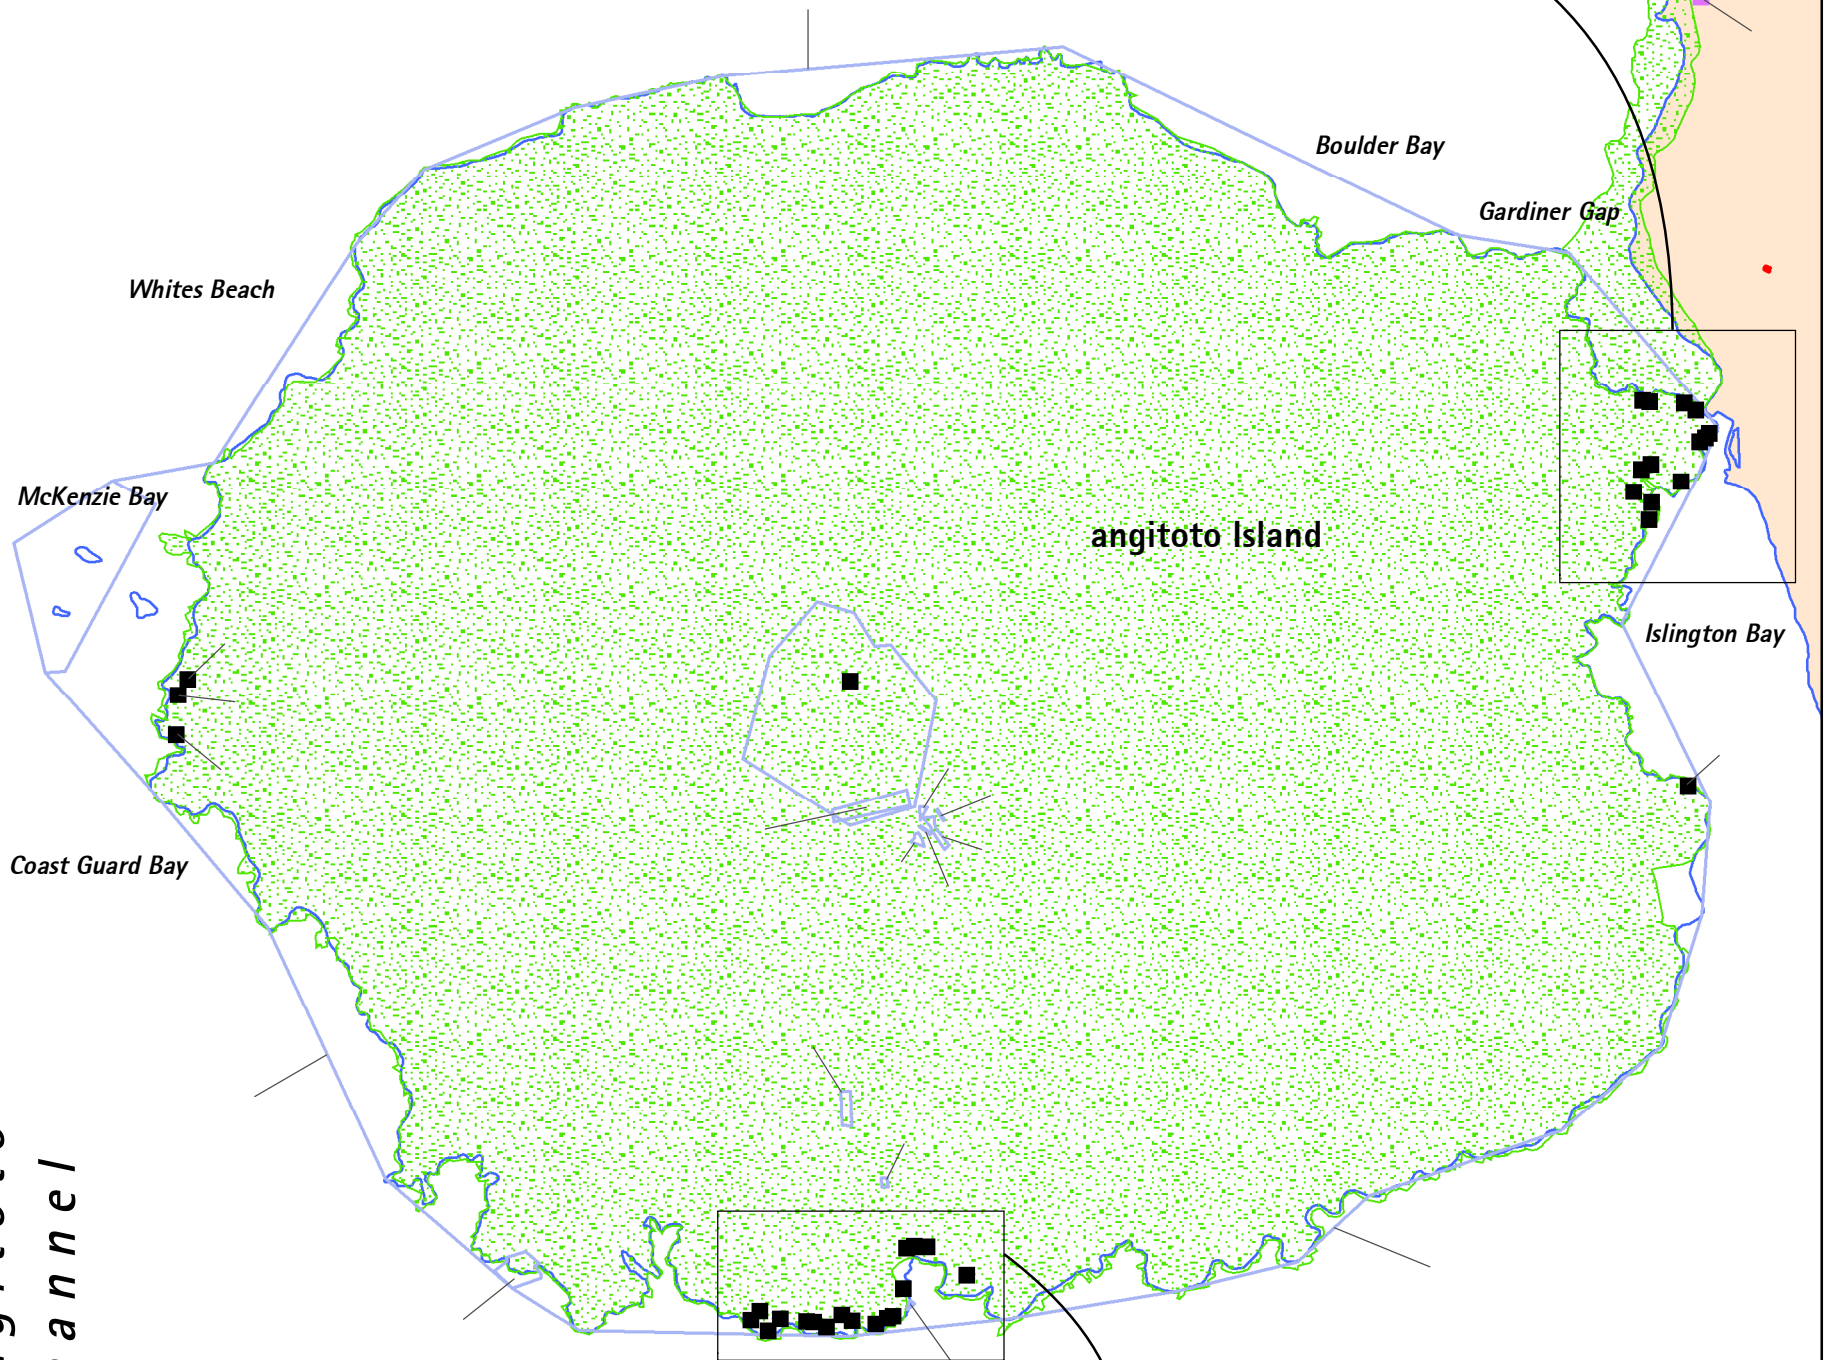

Hauraki Gulf

Motutapu Island

Rangitoto Channel

Motukorea Channel

Motukorea Brothers Island

Scale

Auckland City District Plan Hauraki Gulf Islands Section Proposed

Sheet Map no